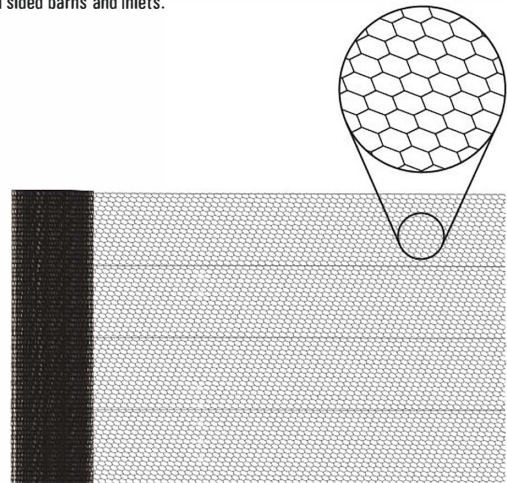

PVC COATED WIRE MESH SPECIFICATION SHEET

Total System Solutions

PVC Coated Wire Mesh

J&D's 2" x 2" PVC Coated Wire Mesh is stronger and more capable of maintaining its shape compared to other forms of woven mesh. Each 12 gauge wire strand intersection is welded together for superior strength then PVC coated for corrosion resistance. Use it anywhere you need a barrier! Great for dairy barns with curtain systems – place it partially up the wall to keep animals from getting at the curtain and tearing it.

Features

- Standard 100' rolls
- Available in 5' or 6' widths
- 2" square openings
- Constructed of 12 gauge galvanized wire
- Wire welded at each intersection
- Black PVC-coated to reduce corrosion and ease cleaning

CURTAINS

Part#	Description
PN6010022PVC	60" Wire Mesh, 2"x2" Square, PVC Coated, 100' Roll
PN7210022PVC	72" Wire Mesh, 2"x2" Square, PVC Coated, 100' Roll

PVC Coated Bird Wire Mesh

This woven wire netting is strong yet lightweight and flexible. Its 1" hex-shaped openings are a great barrier that allows for easy air exchange. Perfect for open sided barns and inlets.

Features

- Standard 150' rolls
- Available in 12", 18", 24", 36", 48", 60", or 72" widths
- 1" hex-shaped openings
- Constructed of 20 gauge wire
- Black PVC coated to reduce corrosion and ease cleaning
- 24" and larger are reinforced with horizontal wires for strength