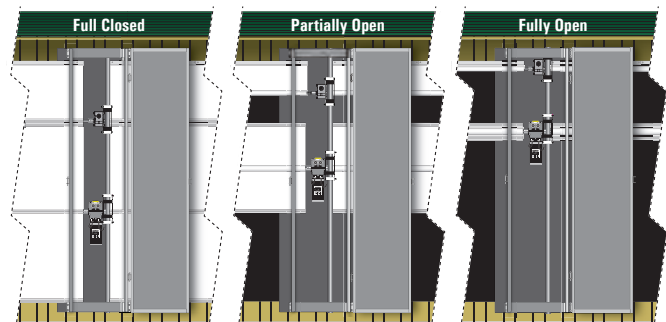

* If Middle Roll exceeds 4' in height it's maximum length must be reduced

Shown: Two Tier Center Drive, Top Tier - Manual Bottom Roll, Bottom Tier - Middle Roll