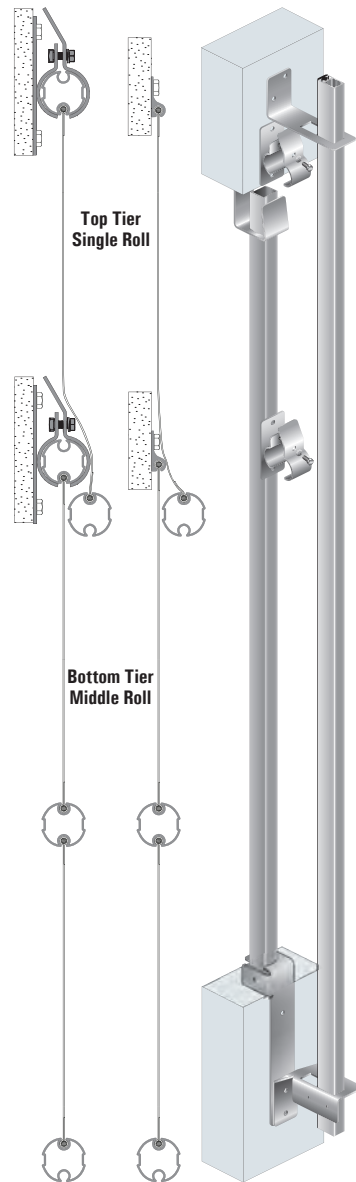

MANUAL OR MOTORIZED CURTAIN SYSTEM SPECIFICATION SHEET

Manual or Motorized 24 Volt DC Curtain System

Common Curtain Arrangements