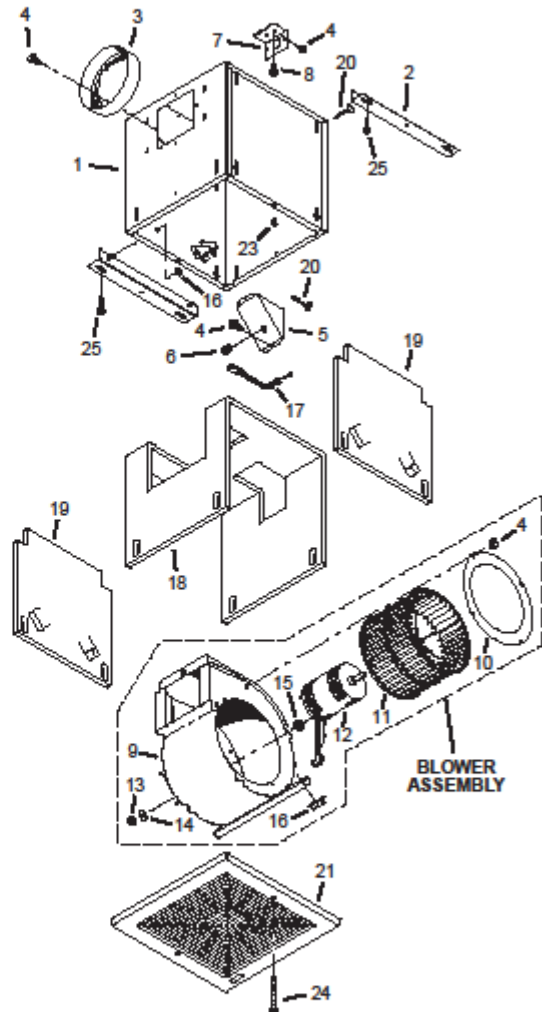

Carnes VCDD10C-30C Ceiling Cabinet Fan Parts Manual

CARNES

MODELS • VCDD010C • VCDD015C
VCDD020C • VCDD025C • VCDD030C

Page 4

SERVICE PARTS

KEY NO.	PART NO.	DESCRIPTION
1	97014725	Housing Assembly (VCDD010C & VCDD015C)
	97014728	Housing Assembly (VCDD020C, VCDD025C, & VCDD030C)
2	97014728	Mounting Bracket (2 req.)
3	97014760	Damper Assembly (6" dia.)
	97014761	Damper Assembly (8" dia.)
4	99150415	Screw, 8-18 x 1/4 (12 req.)*
5	98005513	Wire Box Cover
6	99400035	Strain Relief Bushing
7	98005512	Wiring Plate
8	99150471	Ground Screw, 10-32 x 1/2 (2 req.)
9	97014774	Scroll Assembly (VCDD010C & VCDD015C)
	97014775	Scroll Assembly (VCDD020C, VCDD025C, & VCDD030C)
10	98009399	Inlet Ring
11	99110805	Blower Wheel
12	99080481	Motor (VCDD010C)
	99080482	Motor (VCDD015C)
	99080483	Motor (VCDD020C)
	99080484	Motor (VCDD025C)
	99080485	Motor (VCDD030C)
13	99260558	Lock Nut, 8-32 (4 req.)*
14	99250959	Washer (4 req.)*
15	99100491	Grommet (4 req.)
	97014800	Blower Assembly, Complete (Includes Key Nos. 4 & 9-15)
	97014801	(VCDD010C)
	97014802	(VCDD015C)
	97014803	(VCDD020C)
	97014804	(VCDD025C)
	97014804	(VCDD030C)
16	99260477	Nut, 1/4-20 (6 req.)*
17	97006039	Wire Harness
18	99500390	Wrapper Insulation
19	99500391	Side Insulation (2 req.)
20	99420466	Insulation Mounting Clip
21	99110807	Grille
22	99420470	Grille Nut (2 req.)
23	99150472	Grille Mounting Screw (2 req.)
24	99150591	Screw, 10-16 x 7/8 (4 req.)*

Order replacement parts by PART NO. - not by KEY NO.
* Standard hardware - may be purchased locally.

SERVICE PARTS

CARNES
448 S. MAIN STREET
VERONA, WISCONSIN 53593

11235