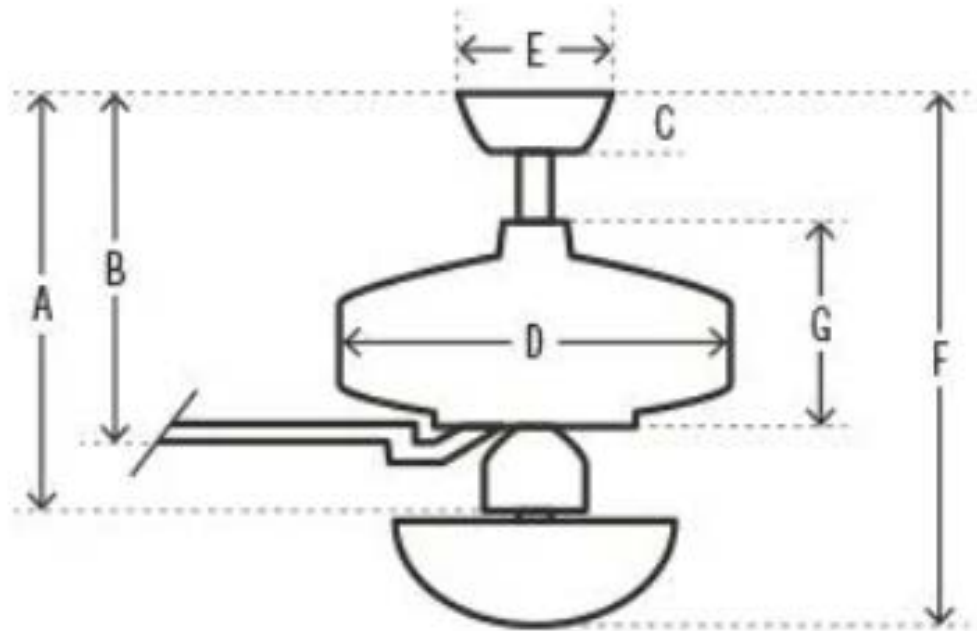

HUNTER - DEMPSEY WITH LIGHT - CEILING FAN DIMENSIONS

A (Low 12.32 in)

B (Low 8.08 in)

C 3.74 in

D 11 in

E 6.69 in

F (Low 12.32 in)

G 3.36 in