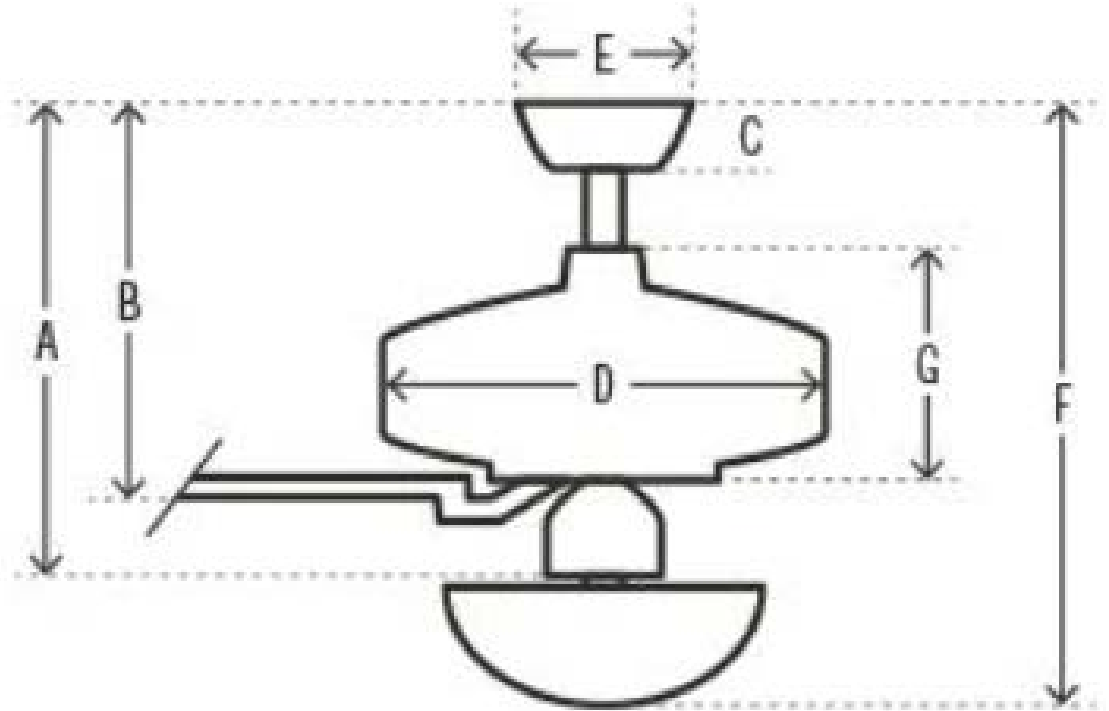

HUNTER - STARKLAKE - CEILING FAN DIMENSIONS

A

B 10.86 in (Low 9.86 in Angled 43.86 in)

C 2.75 in

D 11 in

E 6.49 in

F 19.91 in (Low 18.91 in Angled 52.91 in)

G 4.57 in