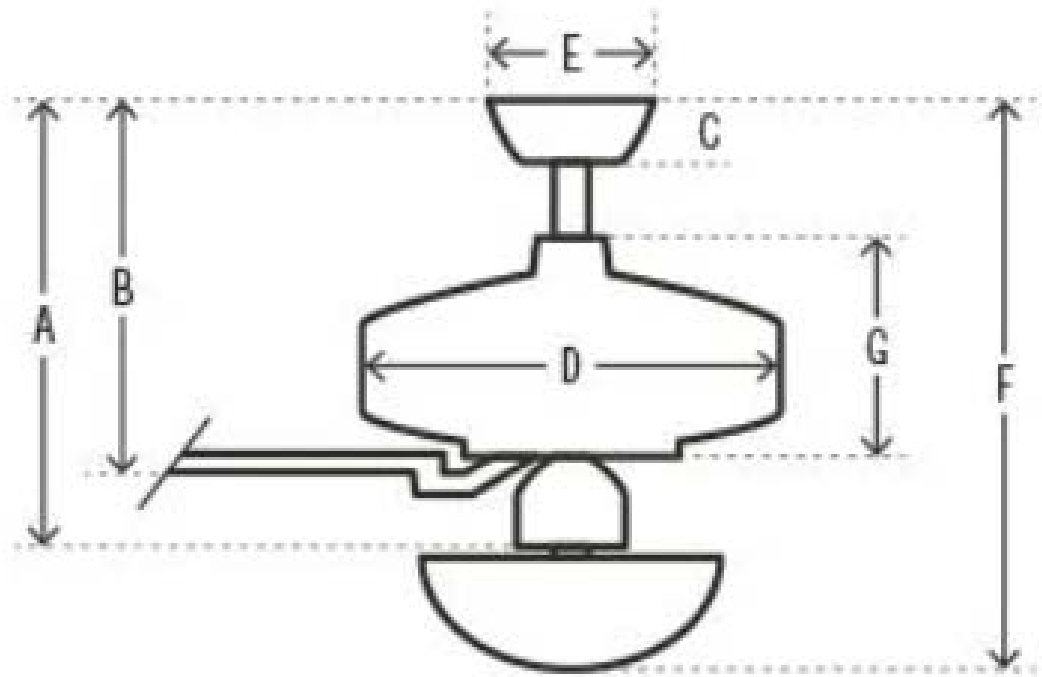

HUNTER - PRESTO - CEILING FAN DIMENSIONS

A 10.09 in (Low 8.09 in Angled 42.09 in)

B 8.08 in (Low 6.08 in Angled 40.08 in)

C 2.75 in

D 8.74 in

E 6.5 in

F 10.09 in (Low 8.09 in Angled 42.09 in)

G 5.94 in