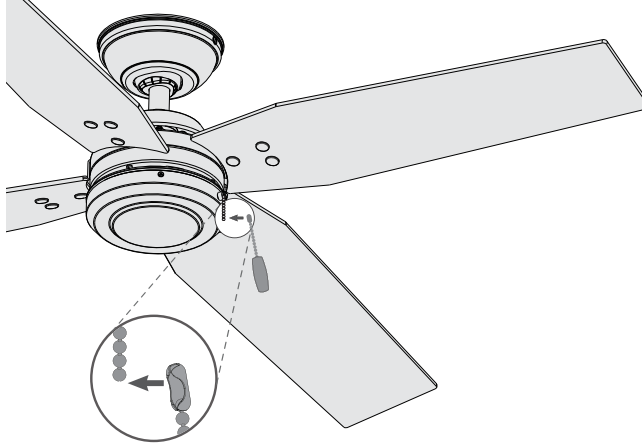

# HUNTER - CASSIUS - CEILING FAN ACCESSORIES GUIDE

## Installing Pullchain

Installing the pull chain pendant - Attach the pull chain pendant to the short chain coming from the switch housing.

Note:

Fan style may vary.

## Reversing the Fan

Note:

Fan style may vary.

9

Ceiling Bracket    Downrod    Hanging Fan    Wiring    Canopy    Blades    Upper Switch Housing    Reverse

#2 Chootoo Road, South Aranguez, San Juan, Trinidad