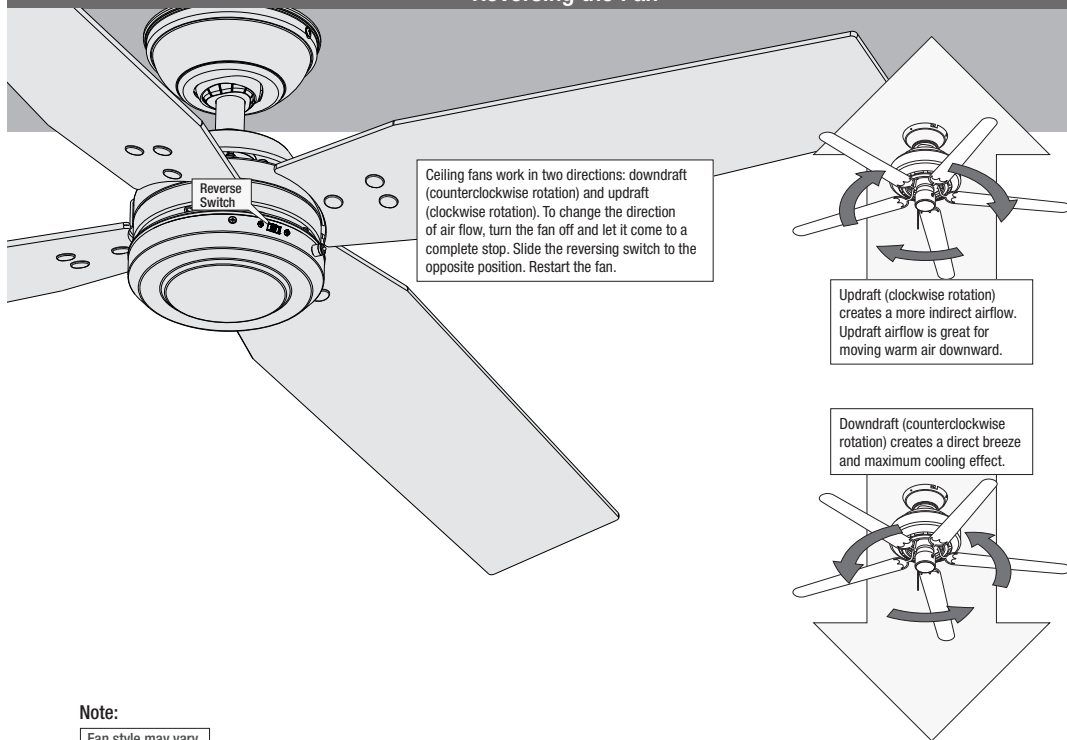

# HUNTER - CASSIUS - CEILING FAN ACCESSORIES GUIDE

## Installing Pullchain

Installing the pull chain pendant - Attach the pull chain pendant to the short chain coming from the switch housing.

Note:

Fan style may vary.

## Reversing the Fan

Note:

Fan style may vary.

9

Ceiling Bracket    Downrod    Hanging Fan    Wiring    Canopy    Blades    Upper Switch Housing    Reverse

#2 Chootoo Road, South Aranguez, San Juan, Trinidad