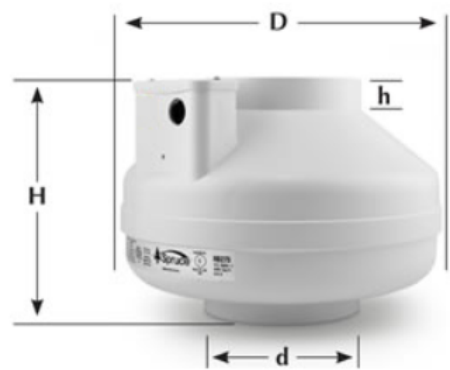

# SPRUCE RB MODEL DIMENSIONS

Model	H	h	D	d
RB100	8.5"	1"	9.7"	4"
RB275	8.6"	1"	11.8"	6"
RB300	9"	1"	13.4"	6"
RB350	9"	1"	13.4"	6"
RB400	10.5"	1"	13.4"	8"
RB500	10.5"	1"	13.4"	10"