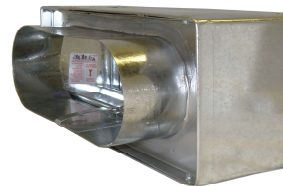

Inside  
Airstream

*Thick lines  
(left) show  
duct  
mounting*

Outside  
Airstream

Blade Style

Floor or Ceiling  
(Horizontal Mount)

Wall  
(Vertical Mount)

Installation Location

Oval

Round

Rectangular

Duct Transition