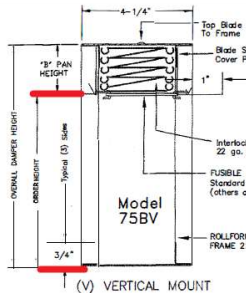

Inside  
Airstream

*Thick lines  
(left) show  
duct  
mounting*

Outside  
Airstream

Blade Style

Floor or Ceiling  
(Horizontal Mount)

Wall  
(Vertical Mount)

Installation Location

Oval

Round

Rectangular

Duct Transition