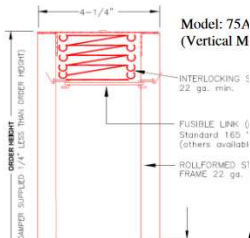

Inside  
Airstream

*Thick lines  
(left) show  
duct  
mounting*

Outside  
Airstream

Blade Style

Floor or Ceiling  
(Horizontal Mount)

Wall  
(Vertical Mount)

Installation Location

Oval

Round

Rectangular

Duct Transition