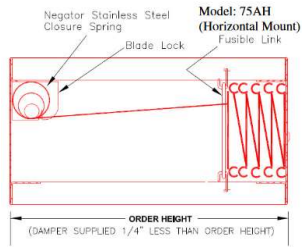

Inside  
Airstream

*Thick lines  
(left) show  
duct  
mounting*

Outside  
Airstream

Blade Style

Floor or Ceiling  
(Horizontal Mount)

Wall  
(Vertical Mount)

Installation Location

Oval

Round

Rectangular

Duct Transition